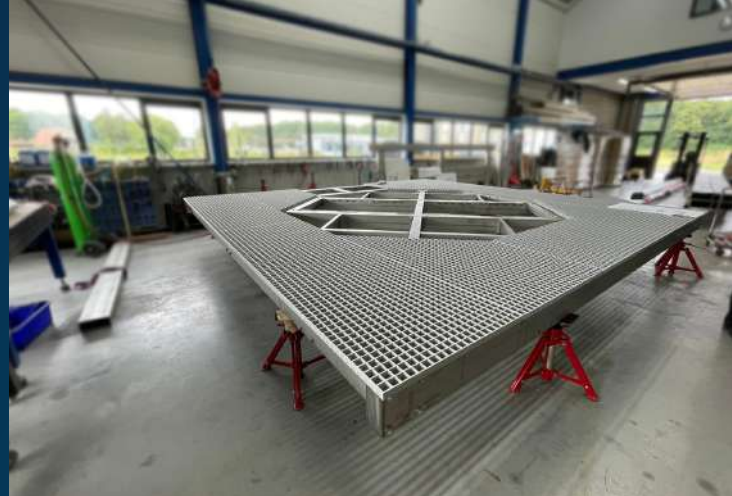

SPECIAL 2

ONE OF THE DEEPEST DIVING PITS IN EUROPE

A training center for professional divers asked us to develop a movable pool floor for their 'diving pit' with a maximum depth of no less than 68 feet.

For this challenging and above all beautiful project, we developed a movable floor (5,25 x 5,25m) with a reach up to a depth of 68 feet. Especially the depth is unique. We designed a special locking system for

the floor to ensure safety at any desired depth range. Due to our movable pool floor the client is able to offer a wide range of diving courses.

In addition a part of the frame of the movable pool floor can even be removed, allowing people to dive to a maximum depth of **164 feet**.