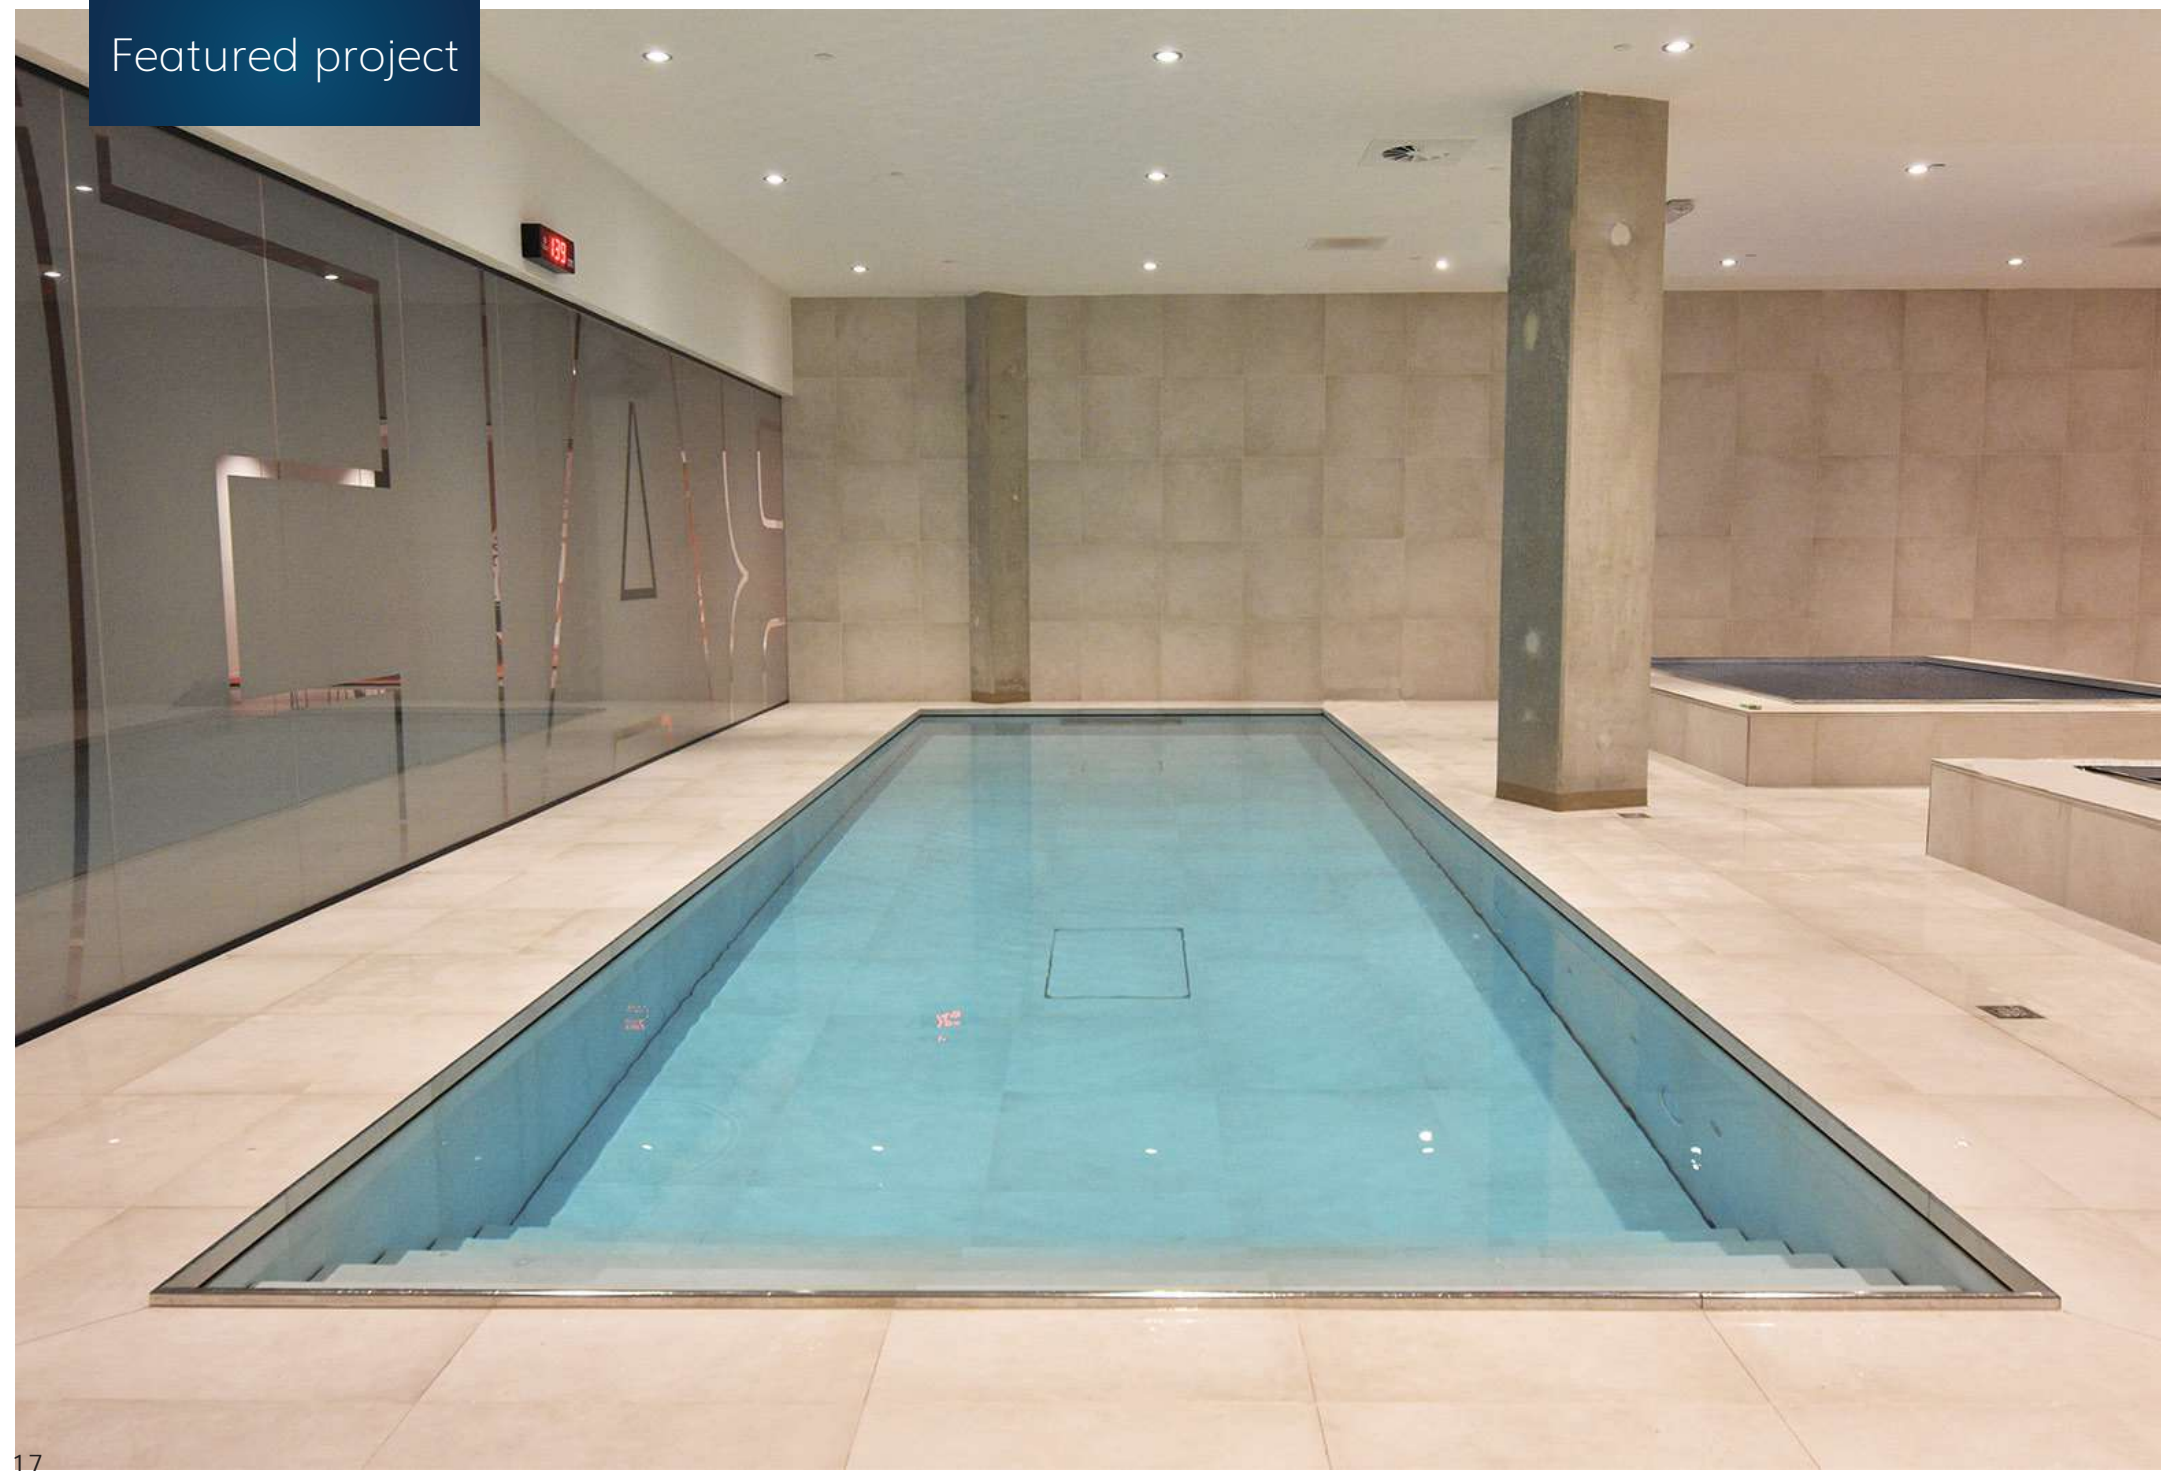

MOVABLE POOL FLOOR WITH TILT-ADJUSTMENT FEATURE

ROYAL ANTWERP F.C.

Royal Antwerp Football Club is the oldest Belgian professional football club and is established in Deurne, Antwerp. Since 1923, the club has played in the Bosuil Stadium, which can accommodate around 16,000 spectators.

On 29 June, the players of Royal Antwerp F.C. moved into their new players' complex called Tribune 4. This players' complex offers almost all possible sporting, technical and leisure facilities.

Within the state-of-the-art players' complex, we developed and installed a movable pool floor with a tilt-adjustment feature in the rehabilitation pool (11.5m by 3.6m). Because this floor is tiltable, it is possible to work with varied resistances during rehabilitation

training. You can choose to set one end of the movable pool floor deeper, so that logically the other end occupies a higher position.

We also developed and placed pool covers hidden underneath a mechanical hinged plateau, covered with natural stone. Due to this finish the cover is nearly invisible and the risk of entrapment is reduced to a minimum. In short, a solution that is not only extremely safe, ensures a pleasant indoor climate but also adds value from an aesthetic point of view.