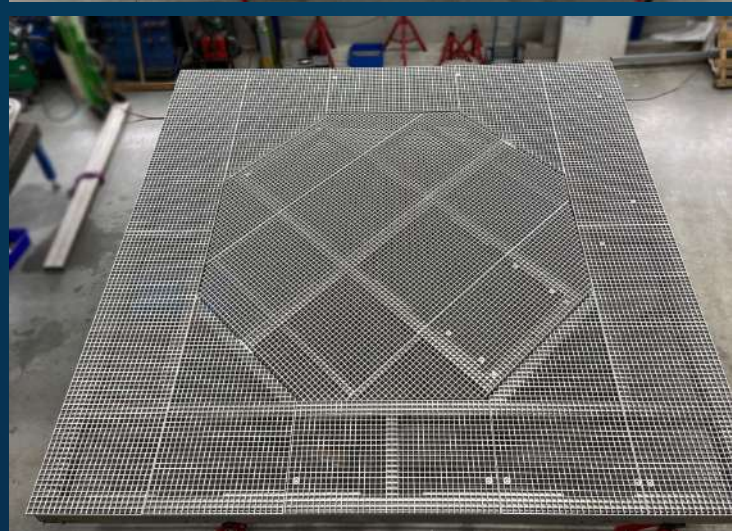

SPECIAL 2

ONE OF THE DEEPEST DIVING PITS IN EUROPE

A training center for professional divers asked us to develop a movable pool floor for their 'diving pit' with a maximum depth of no less than 68 feet.

For this challenging and above all beautiful project, we developed a movable floor (5,25 x 5,25m) with a reach up to a depth of 68 feet. Especially the depth is unique. We designed a special locking system for

the floor to ensure safety at any desired depth range. Due to our movable pool floor the client is able to offer a wide range of diving courses.

In addition a part of the frame of the movable pool floor can even be removed, allowing people to dive to a maximum depth of **164 feet**.