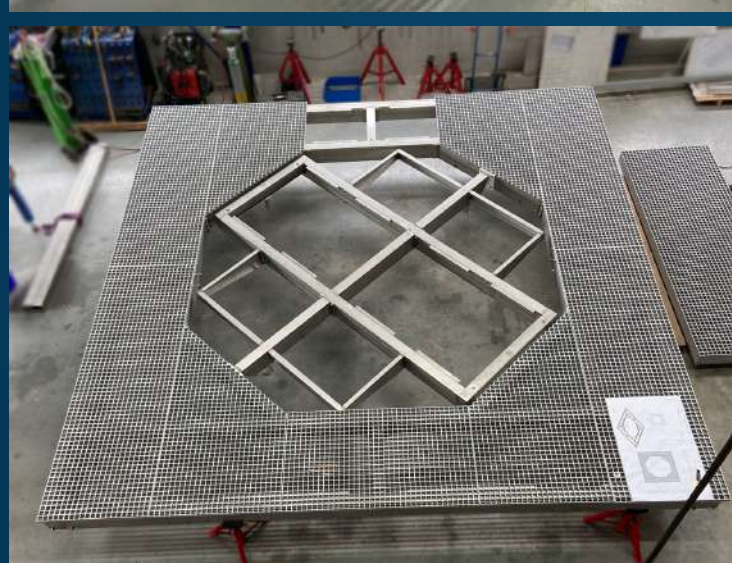

remains at a certain height. If the floor is being lowered, a staircase forms and when the floor rises, the stairs levels again. In this way, the swimming pool is always comfortably accessible.

The special features of this movable pool floor are its sundeck (3m x 2m) and its acrylic windows. The part of the movable pool floor that serves as a sundeck can be lowered to a maximum depth of 30cm. This means that at any desired depth of the floor, the client has a shallow area in the pool where he can relax.

SPECIAL 2

ONE OF THE DEEPEST DIVING PITS IN EUROPE

A training center for professional divers asked us to develop a movable pool floor for their 'diving pit' with a maximum depth of no less than 68 feet.

For this challenging and above all beautiful project, we developed a movable floor (5,25 x 5,25m) with a reach up to a depth of 68 feet. Especially the depth is unique. We designed a special locking system for

the floor to ensure safety at any desired depth range. Due to our movable pool floor the client is able to offer a wide range of diving courses.

In addition a part of the frame of the movable pool floor can even be removed, allowing people to dive to a maximum depth of **164 feet**.